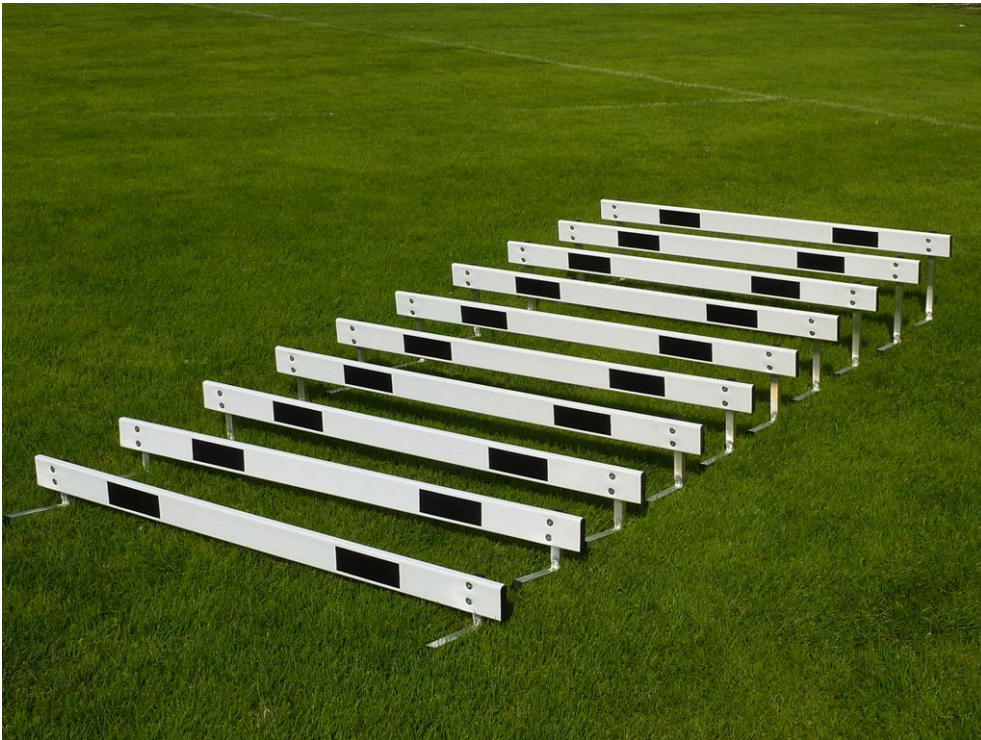

Art. 3021S

Aluminium and pvc hurdles, fixed height choice cm. 12-14-16-18-20-22-24-26-28-30

Aluminium and pvc hurdles, fixed height choice cm. 12-14-16-18-20-22-24-26-28-30