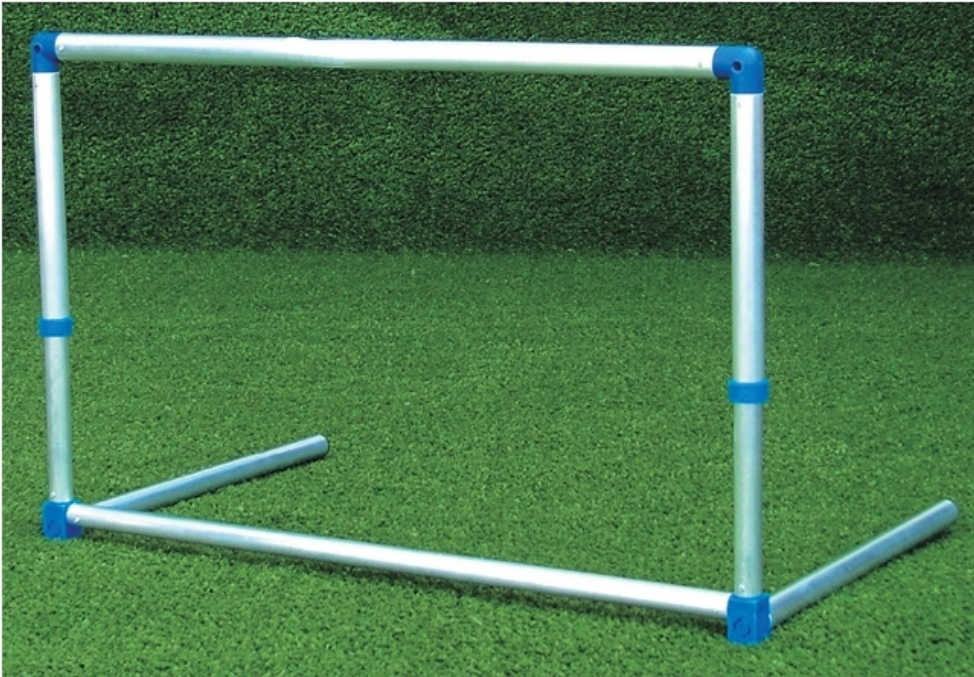

Art. 3015

Aluminium hurdle, adjustable cm. 40/60

Aluminium hurdle, adjustable cm. 40/60, it can be dismantled.