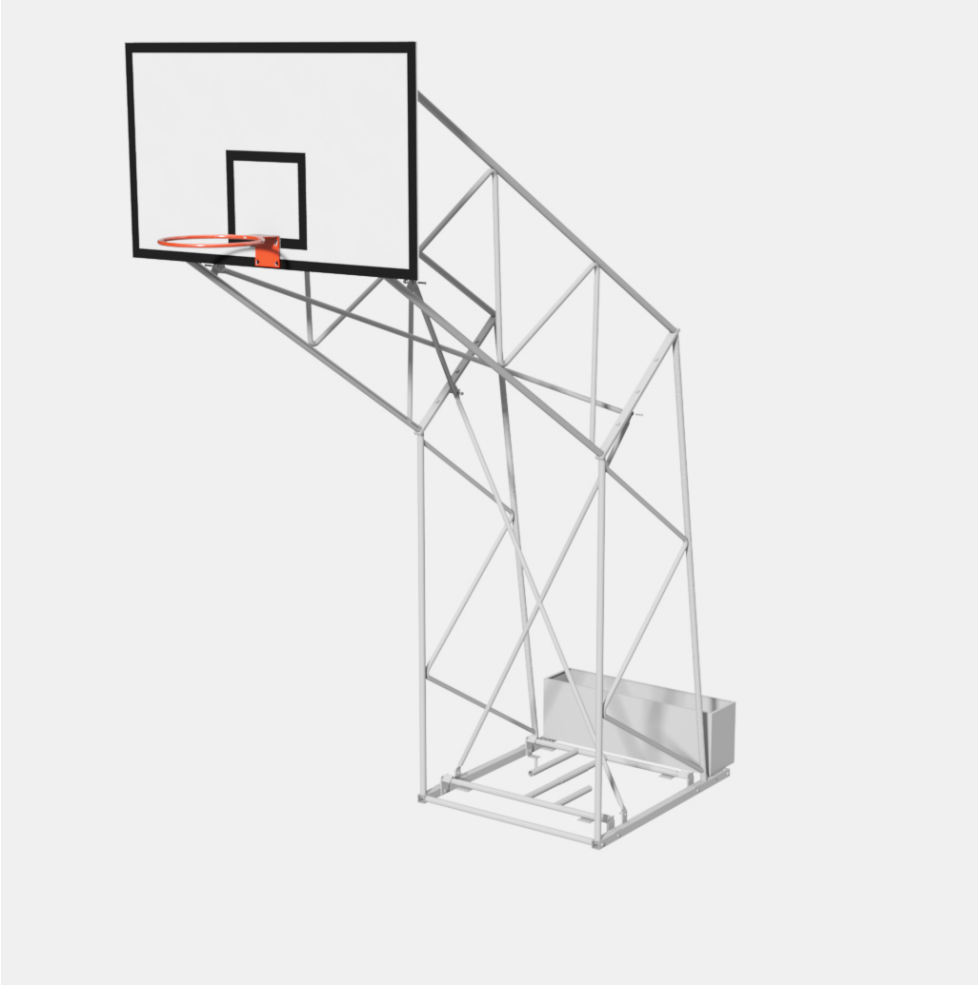

Art. 4252

Basket system in hot galvanized steel, dismantled, mobile, with wood backboard, ext. arm 220 cm.

Basket system in hot galvanized steel, dismantled, mobile, with wood backboard, ext. arm 220 cm.