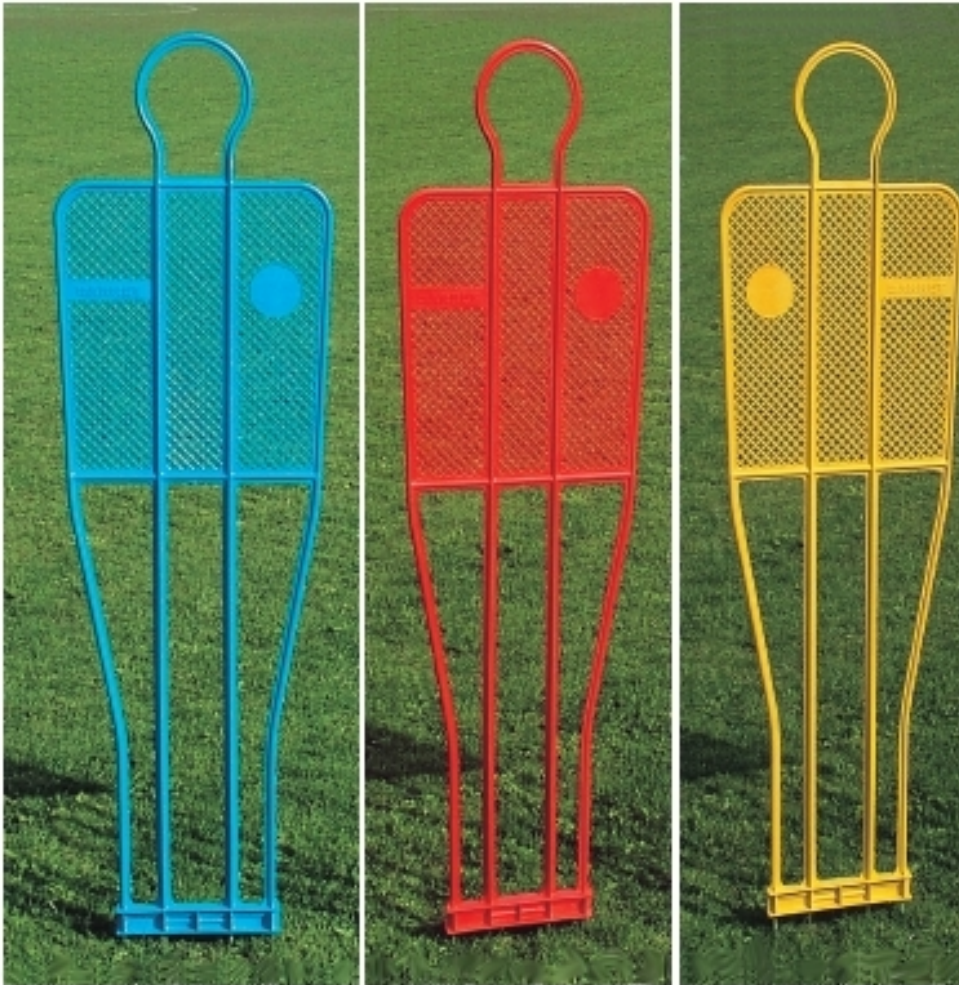

Fixed dummy model "Top", height 180 cm.

Fixed dummy model "Top", height 180 cm.