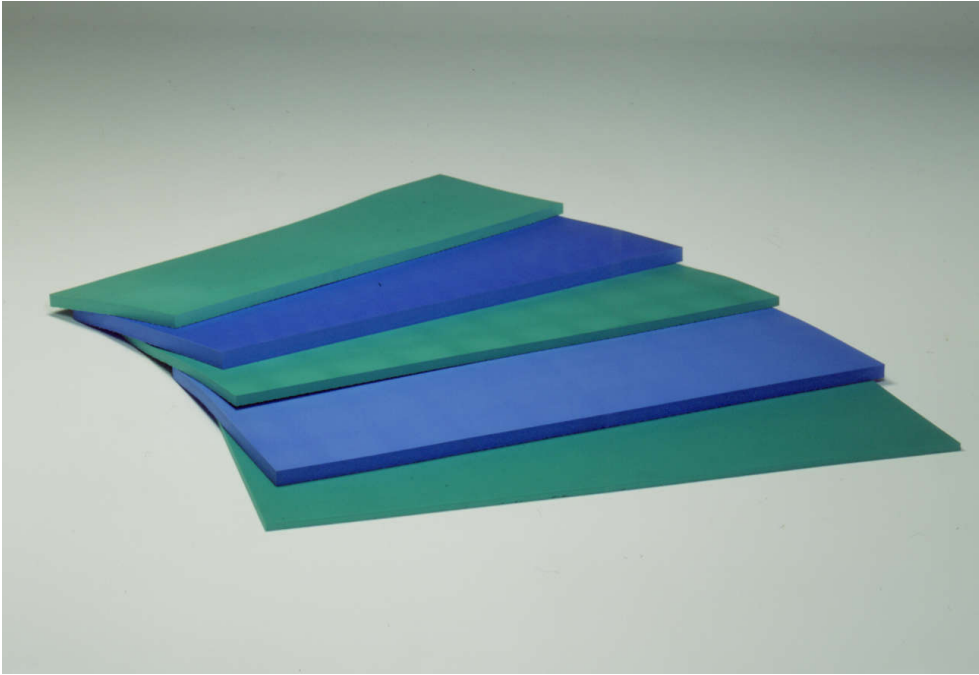

Art. 1350

Gym mat-gold, high density, non-slip underside, 200x100x3 cm.

Gym mat-gold k14,cm.200x100x3 size, high density kg 180/200 mc. Anti-slip mat for gymnastic, top knurled and washable, blue, fire retardant class 2.