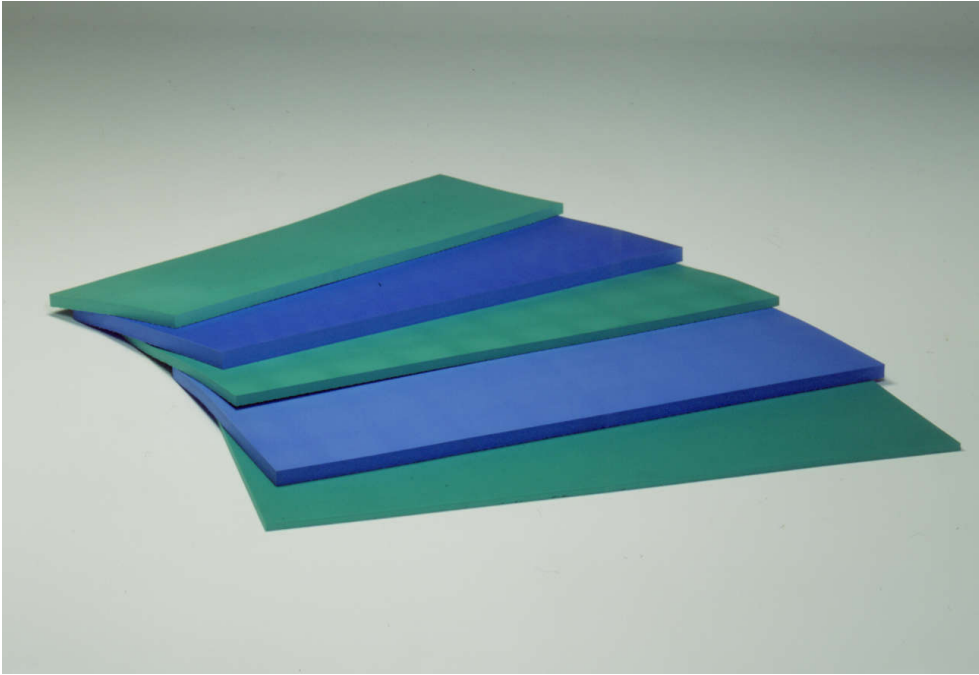

Art. 1351

Gym mat-gold, high density, non-slip underside, 200x100x4 cm.

Gym mat-gold k16 cm.200x100x4 size, high density kg 180/200 mc, Anti-slip mat for gymnastic, top knurled and washable, blue, fire retardant class 2.