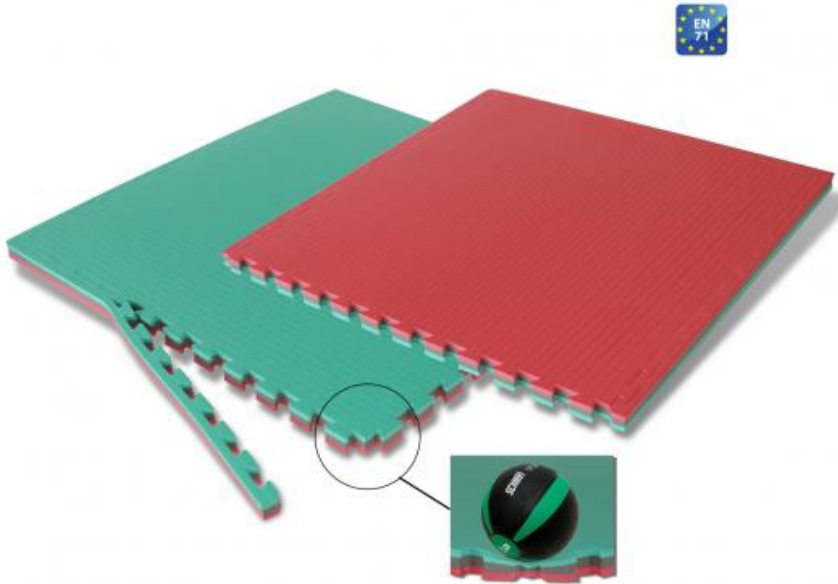

Interlocking cm carpet. 100x100x4, two-tone red and green

JOINT CARPET two-color, Red-Blue in EVA, judo surface (non-slip rice straw finish) on two sides, reversible, hardness 45, red-green color, elastic material with particular shock absorption characteristics, anti fungi, antibacterial, hypoallergenic, washable, complete with 3 straight edges, meas. 4cm 100x100x4 according to UNI EN 71