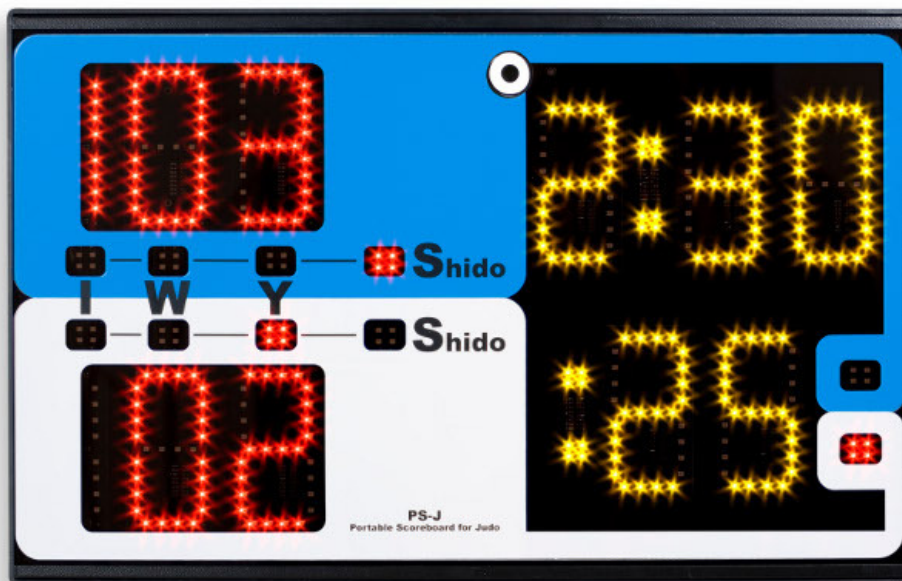

Judo electronic scoreboard

TECHNICAL DATA

PS-KB is a kickboxing portable scoreboard, ideal for kick-boxing tournaments. It is also indicated for training with Action-Pause sequences.

Height of digits: 9cm, easily visible for over 30m.

Scores: from -9 to 99 per athlete (+1, +2, +3, -1).

Exits: from 0 to 9 per athlete.

Warnings: a luminous points per athlete.

Round: from 0 to 9.

Chronometer: from 00:00 to 99:59. Counting in forward or backward mode. Three timings available that can easily be activated from the console (e.g.: Round time, Pause time, Extra time). It is also managed the Medic Time.

Acoustic signal: automatic to the end of time (if enabled) or manual, with 3 different types of sound and 3 levels of volume.

Training mode: programming of sequences "action-pause" by the setting of the Action time, Pause time and Number of sequences; useful for many sports.

Casing: light, resistant and easily transportable.

Console with bright display behind the scoreboard for easy table use. Dirt-proof and waterproof membrane keyboard.

Out/In Serial Ports for linking various scoreboards in cascade and for a variety of displays in different positions and angles.