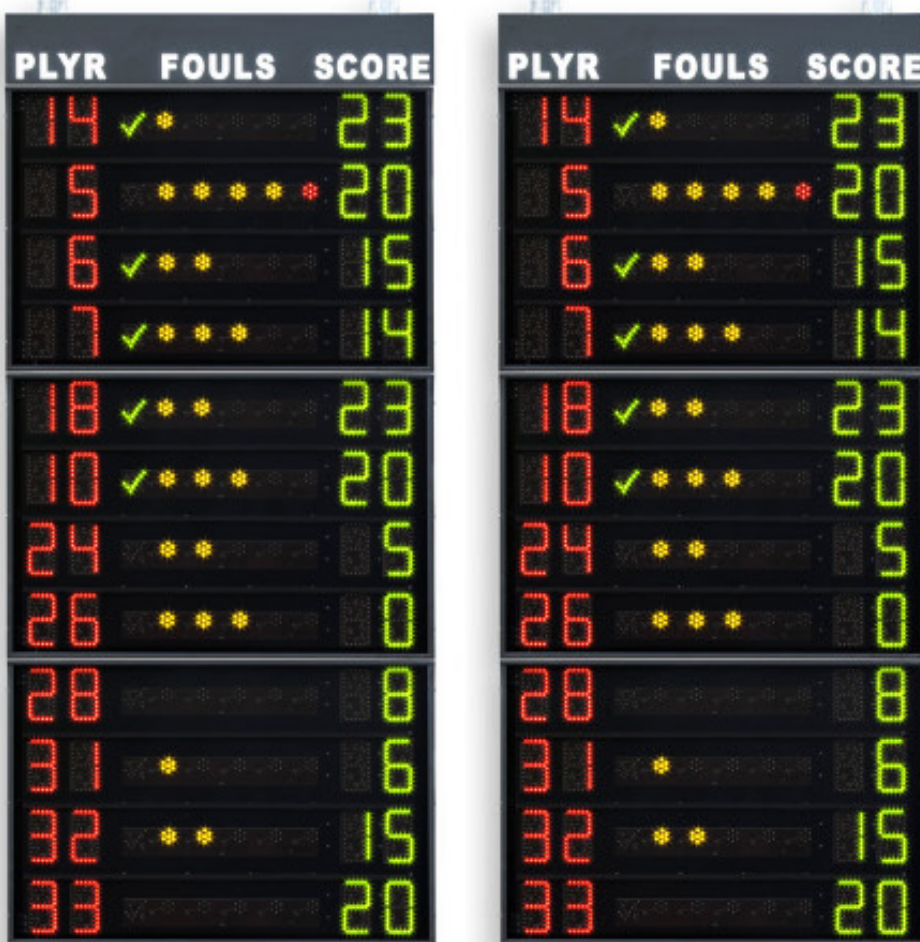

Pair of statistics panels (side displays) for 12 player per team showing the player number (from 0 to 99 programmable), fouls/penalties (4 indicator lights + 1 red) and personal score (from 0 to 99)

Pair of statistics panels (side displays) for 12 player per team showing the player number (from 0 to 99 programmable), fouls/penalties (4 indicator lights + 1 red) and personal score (from 0 to 99)