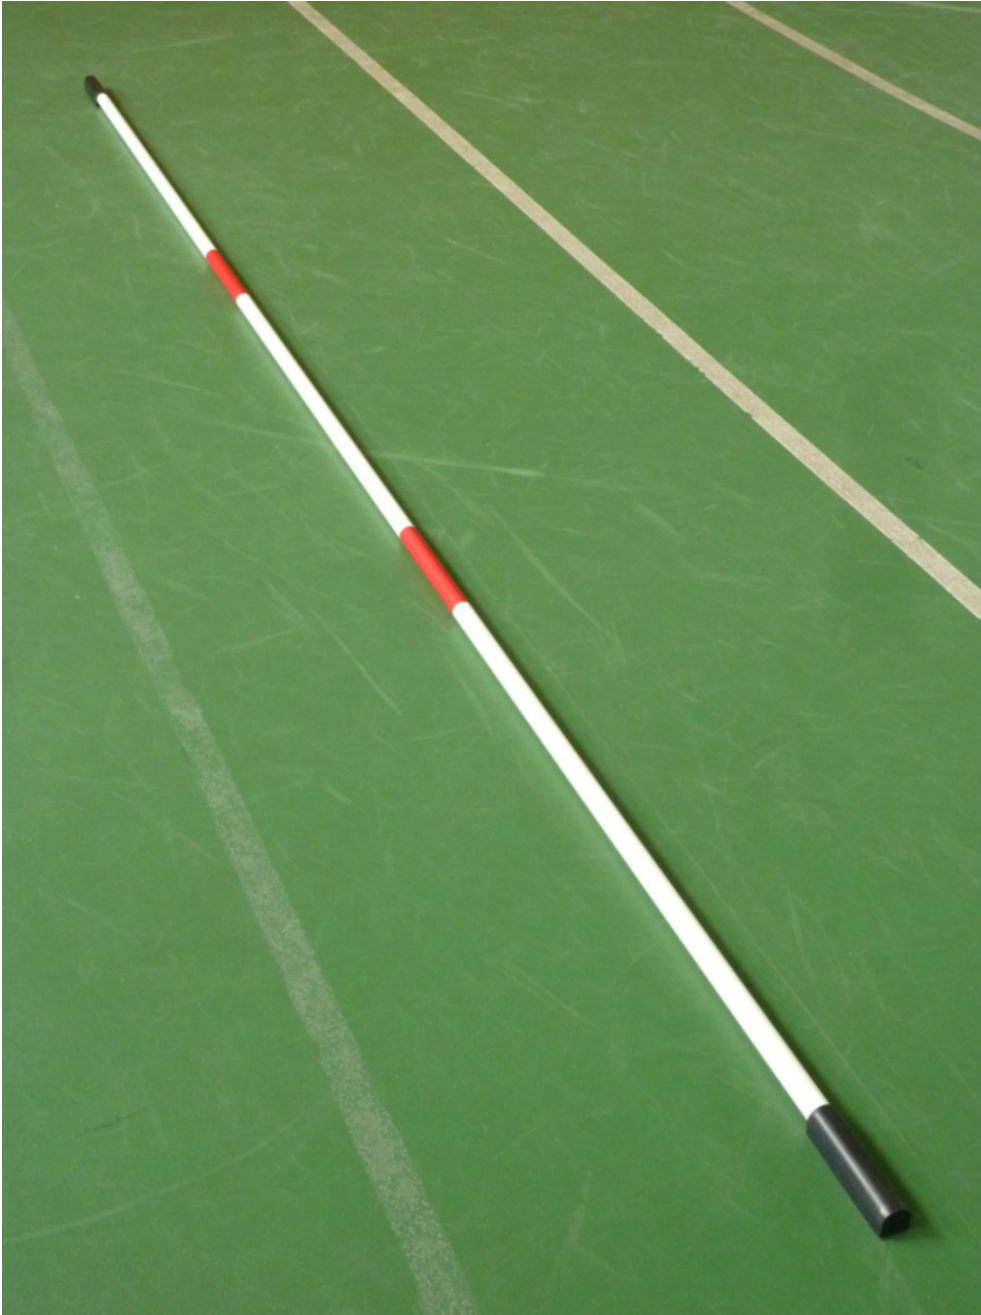

Small marker in round aluminum tube mt.4 painted in black white.

Small marker in round aluminum tube mt.4 painted in black white.