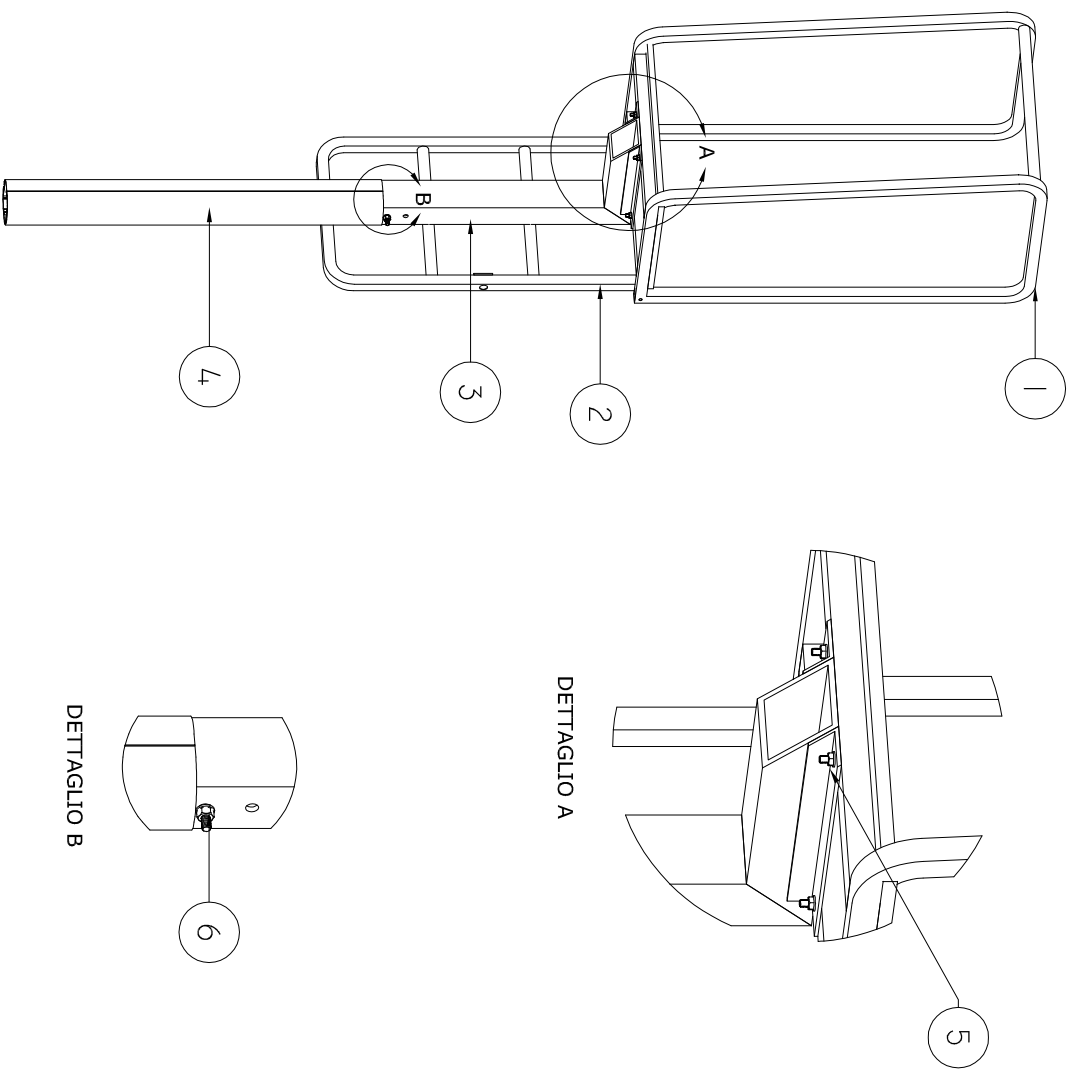

## PRODUCT DESCRIPTION

Single-pole beach volleyball referee stand. made entirely of aluminum. hot varnished, wooden platform in marine phenolic plywood.

Basket with railing and mobile rear ladder to allow the user to lock it safely inside the basket.

Components for single pole beach volleyball referee stand.

- 1 - N°1 aluminum basket and marno plywood top;
- 2 - N°1 aluminum ladder with safety block;
- 3 - N°1 support upright with height adjustment holes;
- 4 - N°1 bush for upright insertion;
- 5 - N°4 M8x60 screws with washers and self-locking nuts;
- 6 - N°1 M10x120 screw with washers and nut.

#### Assembly instruction

With the aid of an auger, create a hole in the sand with a depth of about 80cm, then insert the compass (detail N°4) and fill the space around with dry sand.

Connect the upright (detail N°3) to the basket (detail N°1) with the M8x60 screws and respective washers and self-locking nuts. (Detail A)

Then insert the upright in the bush and insert the M10x120 screw in a hole along the profile to fix the desired height. (Detail B)

**VIVISPORT**  
attrezzature sportive

Single pole beach volleyball referee stand.