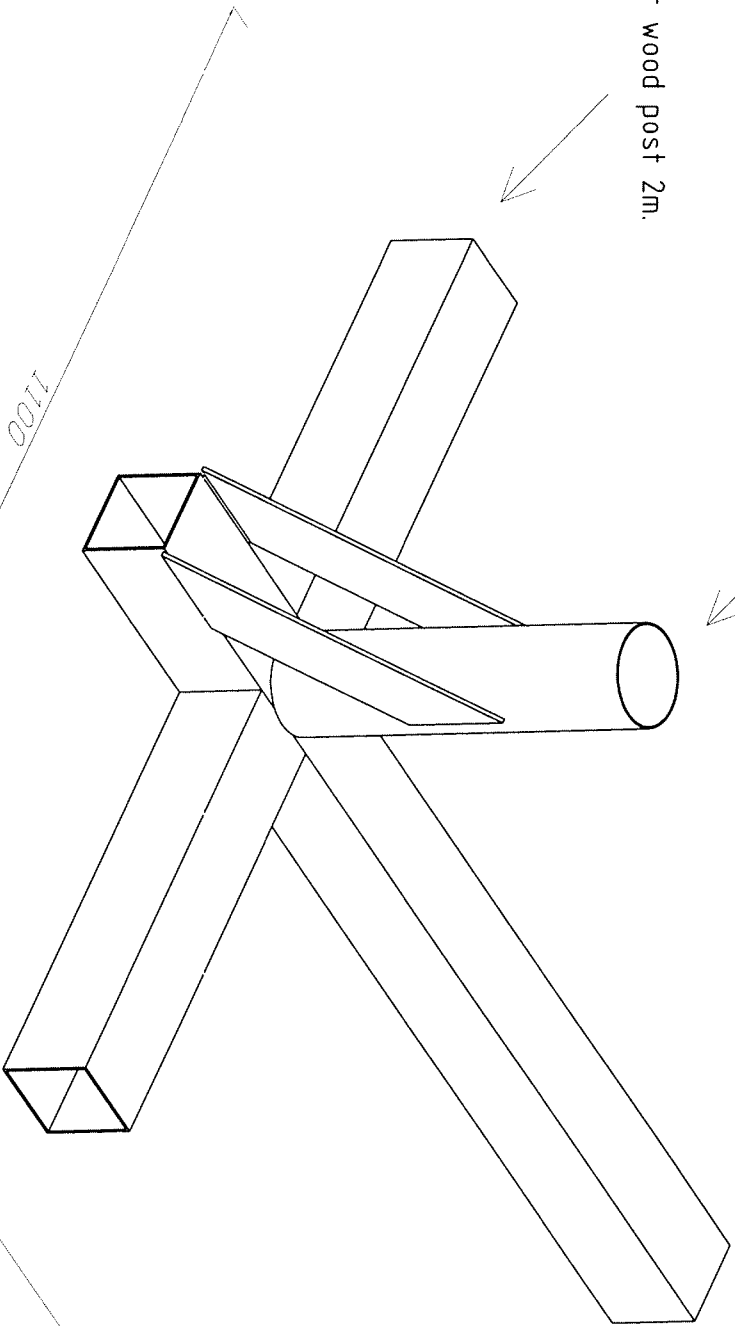

Insert steel post

Insert wood post 3m.

Insert wood post 2m.

Insert wood post 2m.

VIVISPORT
attrezzature sportive

STEEL SYSTEM SUITABLE ALSO FOR BEACH TENNIS

Art. 5501

Tolleranza su quotazioni pari a +1 -0 mm.
Controllo qualità ogni 50 pezzi.

Aggiornamento
n° 0

Pagina: 2/2